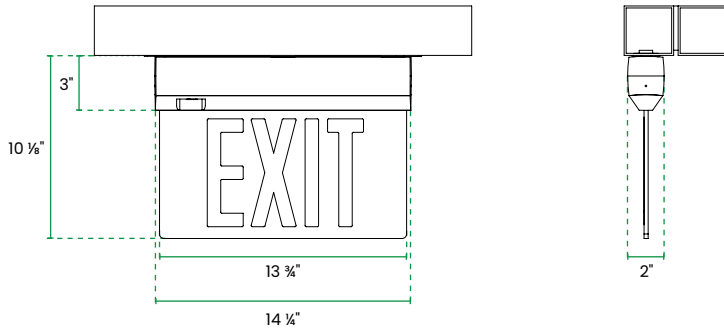

DIMENSIONS

TOP SURFACE MOUNT

SOCII/SOVII-NR TOP SURFACE MOUNT

BOTTOM SURFACE MOUNT INVERTED LEGEND

SOCII/SOVII-NR BOTTOM SURFACE MOUNT INVERTED LEGEND

MOUNTING BRACKET ASSEMBLY