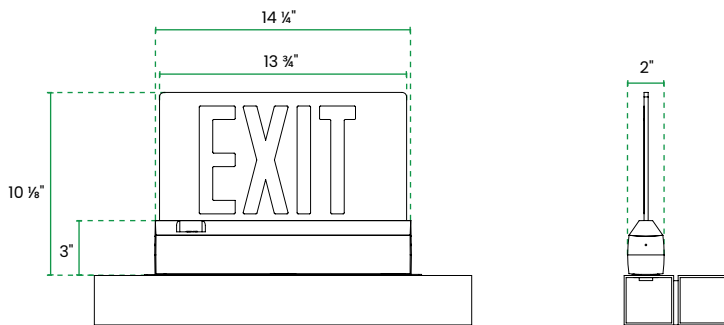

DIMENSIONS

TOP SURFACE MOUNT

SOCII/SOVII-NR TOP SURFACE MOUNT

BOTTOM SURFACE MOUNT INVERTED LEGEND

SOCII/SOVII-NR BOTTOM SURFACE MOUNT INVERTED LEGEND

MOUNTING BRACKET ASSEMBLY