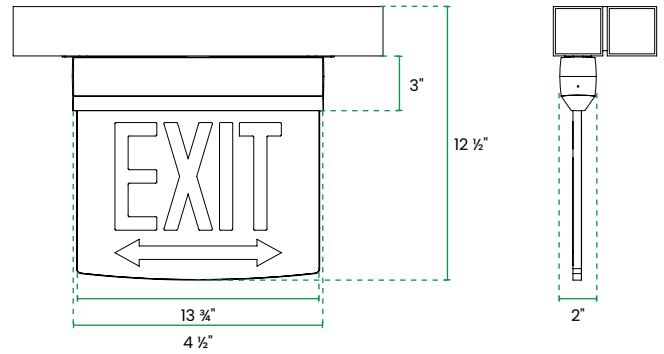

DIMENSIONS

TOP SURFACE MOUNT

SOCII/SOVII-NR TOP SURFACE MOUNT

BOTTOM SURFACE MOUNT INVERTED LEGEND

SOCII/SOVII-NR BOTTOM SURFACE MOUNT INVERTED LEGEND

MOUNTING BRACKET ASSEMBLY