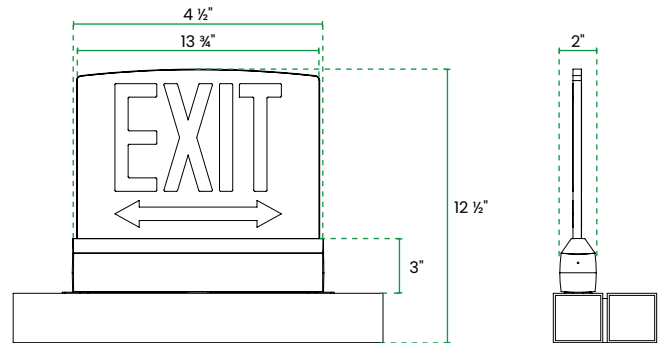

DIMENSIONS

TOP SURFACE MOUNT

SOCII/SOVII-NR TOP SURFACE MOUNT

BOTTOM SURFACE MOUNT INVERTED LEGEND

SOCII/SOVII-NR BOTTOM SURFACE MOUNT INVERTED LEGEND

MOUNTING BRACKET ASSEMBLY